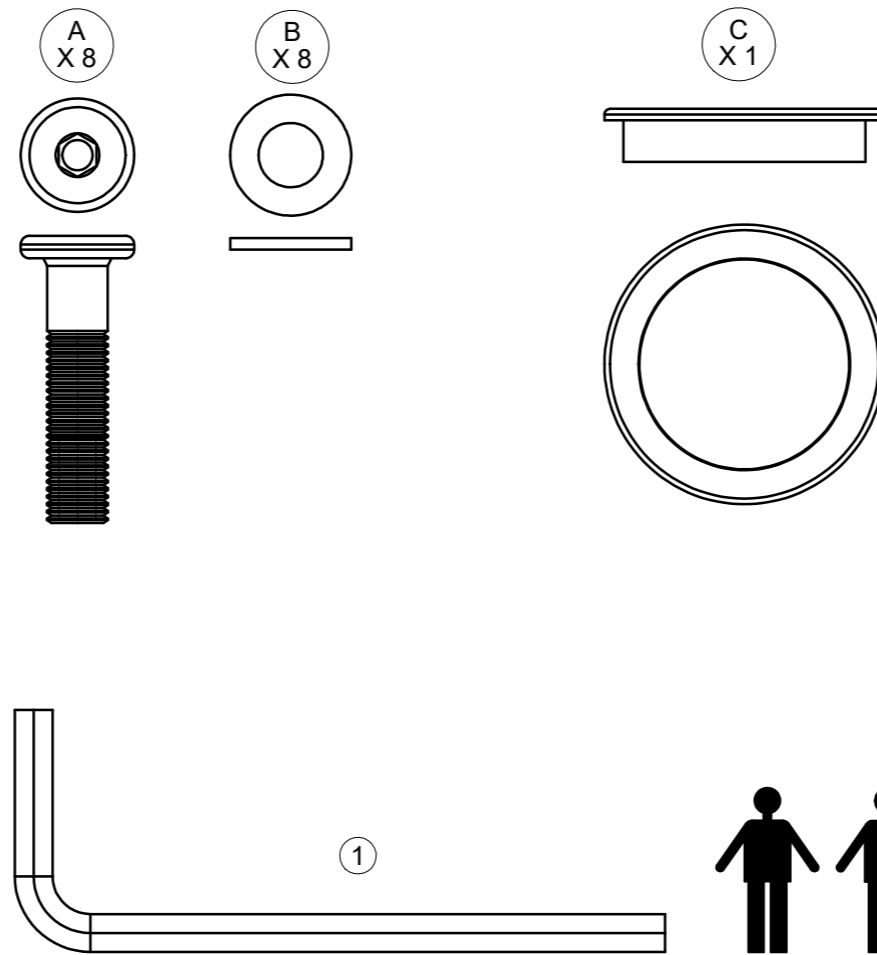

METZ DINING TABLE BASE

ASSEMBLY GUIDE

GLOSTER

DISTRIBUTED IN THE USA BY:

Gloster Furniture
1075 Fulp Industrial Road
PO Box 738
South Boston
VA 24592
USA

DISTRIBUTED IN EUROPE AND ROW BY:

Gloster Furniture GmbH
Zeppelinstrasse 22
21337 Lüneburg
Germany
Tel. +49 (0)4131 287530

GENERAL SAFETY GUIDELINES

Read this guide carefully before using the product.
Keep this guide for future reference, do not throw away.
Only use the product in accordance with these instructions. Failure to follow the instructions contained within the user guide can result in damage to the product, and the warranty will become void.
Any responsibility is disclaimed due to incorrect use of the product.
This product is suitable for use in both residential and contract environments.

Warranty
www.gloster.com