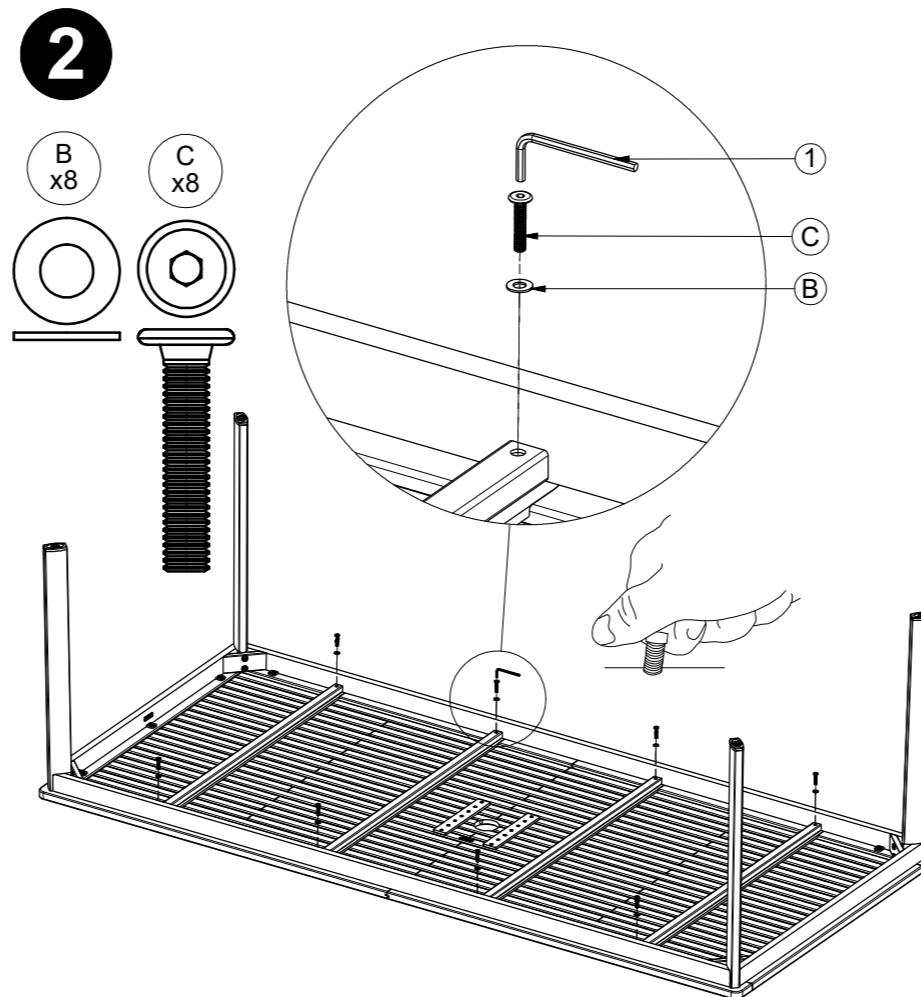

GENERAL SAFETY GUIDELINES

IMPORTANT, RETAIN FOR FUTURE REFERENCE: READ CAREFULLY

Keep this guide for future reference, do not throw away.
This product is suitable for use in both residential and contract environments.

Warranty
www.gloster.com