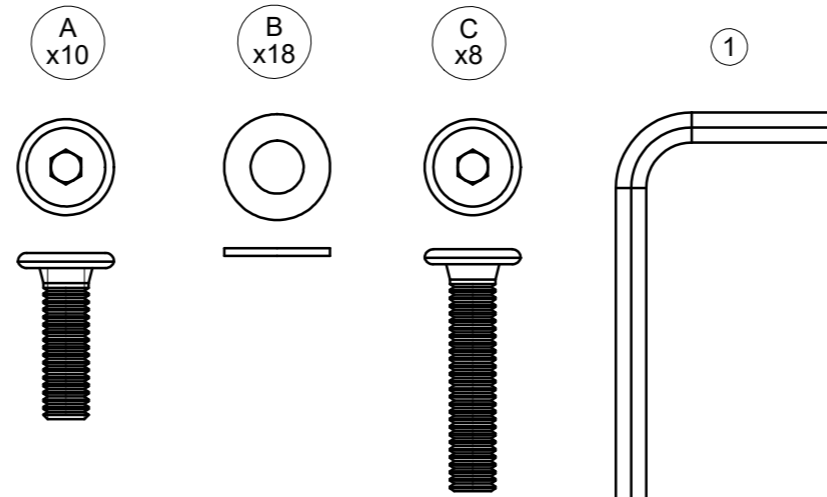

METZ

DINING TABLE 220 X 98

TEAK TOP

ASSEMBLY GUIDE

GLOSTER

DISTRIBUTED IN THE USA BY:

Gloster Furniture
1075 Fulp Industrial Road
PO Box 738
South Boston
VA 24592
USA

DISTRIBUTED IN EUROPE AND ROW BY:

Gloster Furniture GmbH
Zeppelinstrasse 22
21337 Luneburg
Germany
Tel. +49 (0)4131 287530

GENERAL SAFETY GUIDELINES

IMPORTANT, RETAIN FOR FUTURE REFERENCE: READ CAREFULLY

Keep this guide for future reference, do not throw away.
This product is suitable for use in both residential and contract environments.

Warranty
www.gloster.com