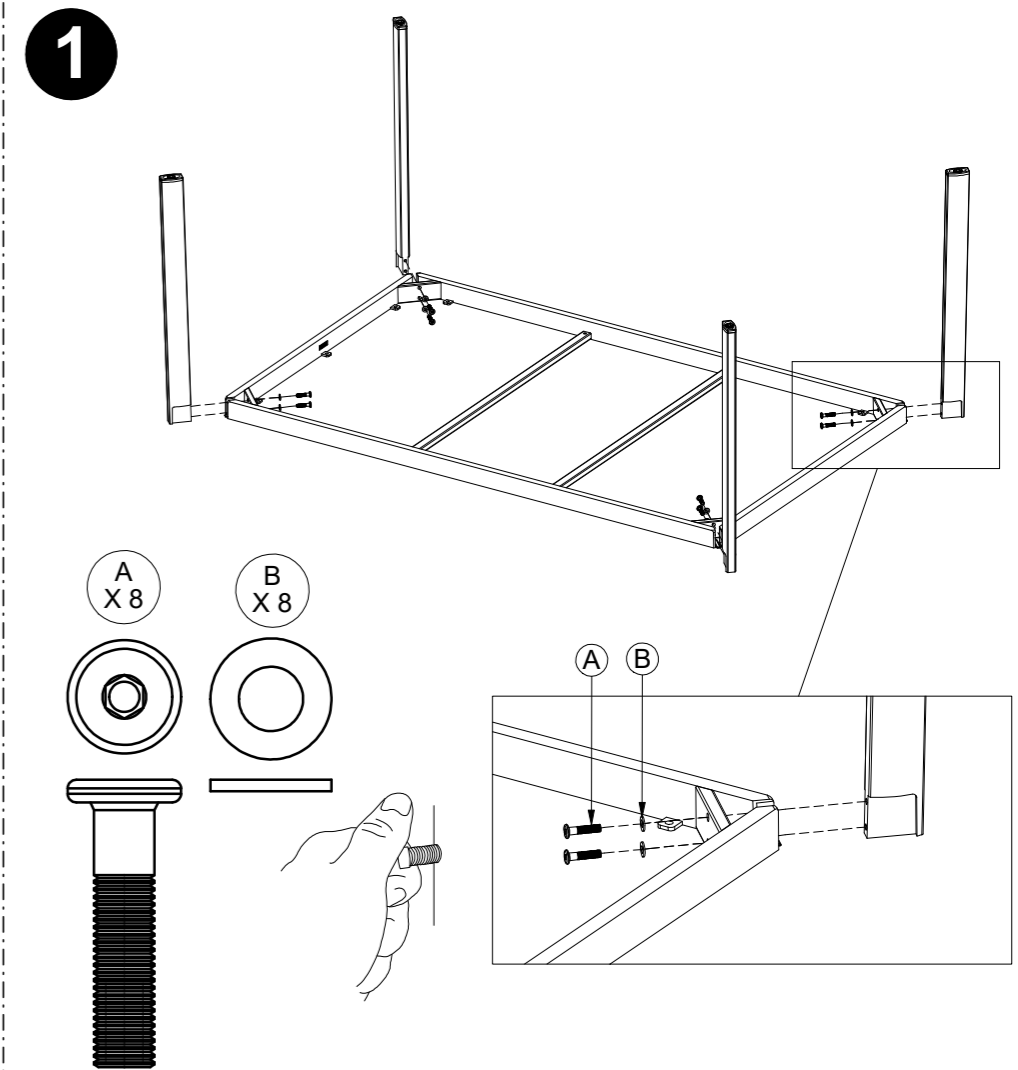

METZ DINING TABLE BASE

ASSEMBLY GUIDE

GLOSTER

DISTRIBUTED IN THE USA BY:

Gloster Furniture
1075 Fulp Industrial Road
PO Box 738
South Boston
VA 24592
USA

DISTRIBUTED IN EUROPE AND ROW BY:

Gloster Furniture GmbH
Zeppelinstrasse 22
21337 Lüneburg
Germany
Tel. +49 (0)4131 287530

GENERAL SAFETY GUIDELINES

Read this guide carefully before using the product.
Keep this guide for future reference, do not throw away.
Only use the product in accordance with these instructions. Failure to follow the instructions contained within the user guide can result in damage to the product, and the warranty will become void.
Any responsibility is disclaimed due to incorrect use of the product.
This product is suitable for use in both residential and contract environments.

Warranty
www.gloster.com