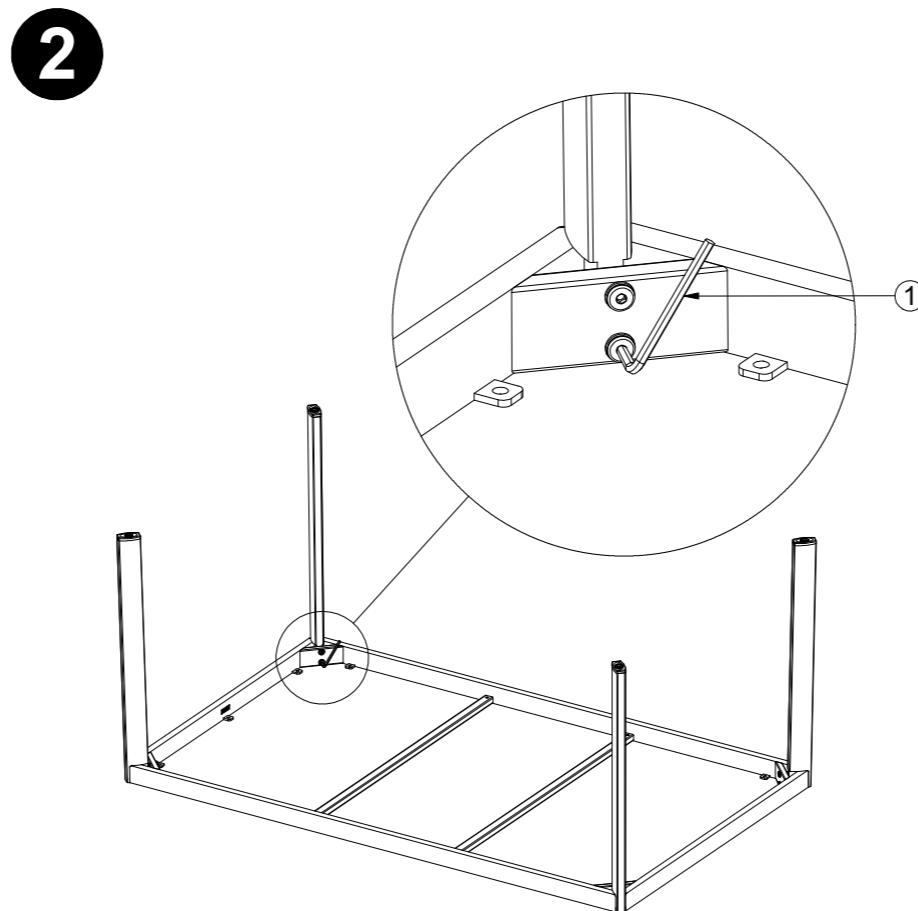

GENERAL SAFETY GUIDELINES

Read this guide carefully before using the product.
Keep this guide for future reference, do not throw away.
Only use the product in accordance with these instructions. Failure to follow the instructions contained within the user guide can result in damage to the product, and the warranty will become void.
Any responsibility is disclaimed due to incorrect use of the product.
This product is suitable for use in both residential and contract environments.

Warranty
www.gloster.com