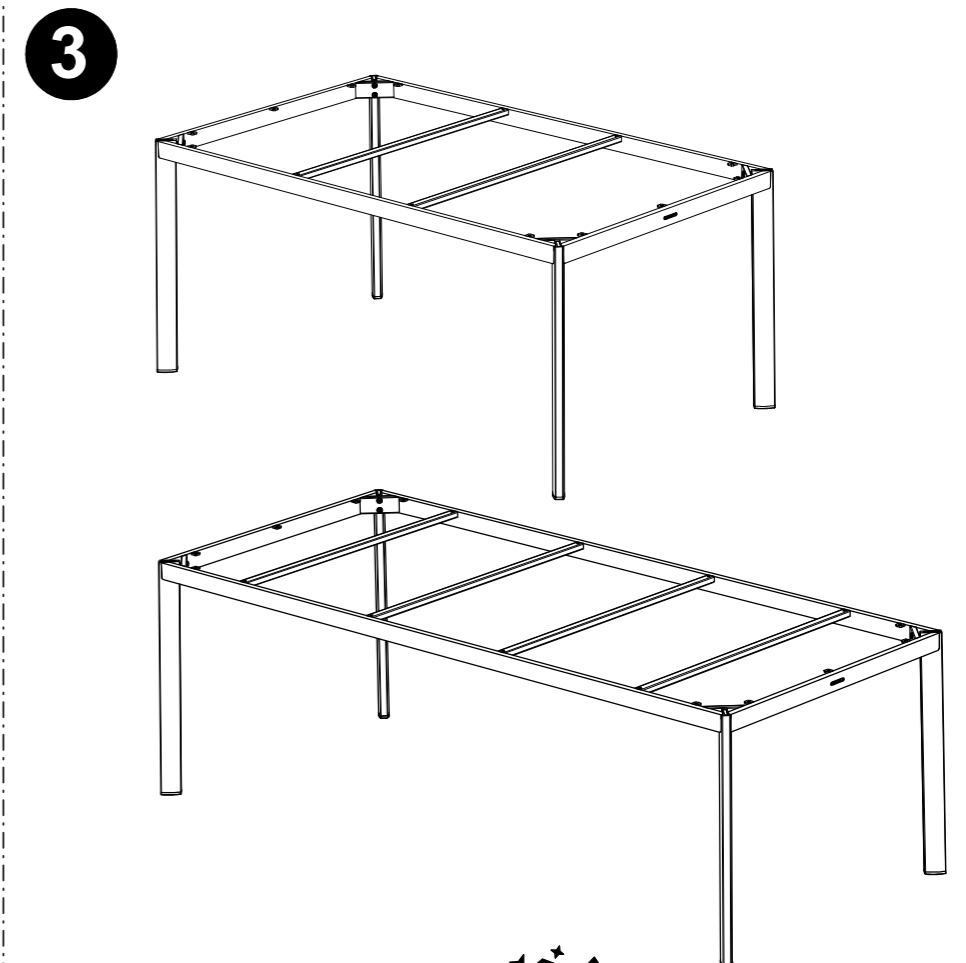

GENERAL SAFETY GUIDELINES

Read this guide carefully before using the product.
Keep this guide for future reference, do not throw away.
Only use the product in accordance with these instructions. Failure to follow the instructions contained within the user guide can result in damage to the product, and the warranty will become void.
Any responsibility is disclaimed due to incorrect use of the product.
This product is suitable for use in both residential and contract environments.

Warranty
www.gloster.com