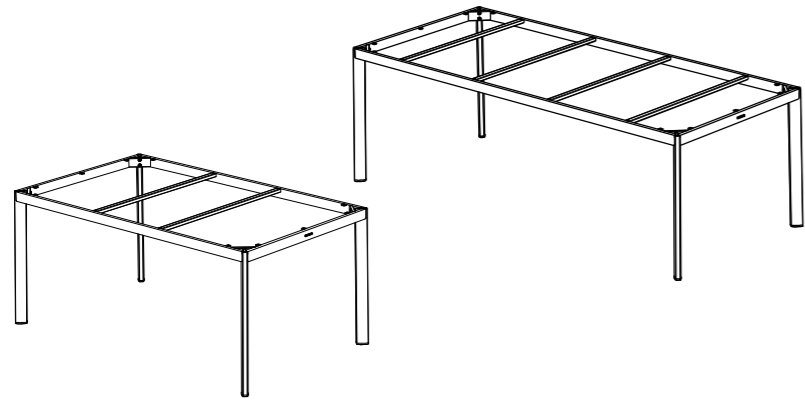

# METZ DINING TABLE BASE

ASSEMBLY GUIDE

 GLOSTER

DISTRIBUTED IN THE USA BY:

Gloster Furniture  
1075 Fulp Industrial Road  
PO Box 738  
South Boston  
VA 24592  
USA

DISTRIBUTED IN EUROPE AND ROW BY:

Gloster Furniture GmbH  
Zeppelinstrasse 22  
21337 Lüneburg  
Germany  
Tel. +49 (0)4131 287530

## DINING TABLE 220 X 98