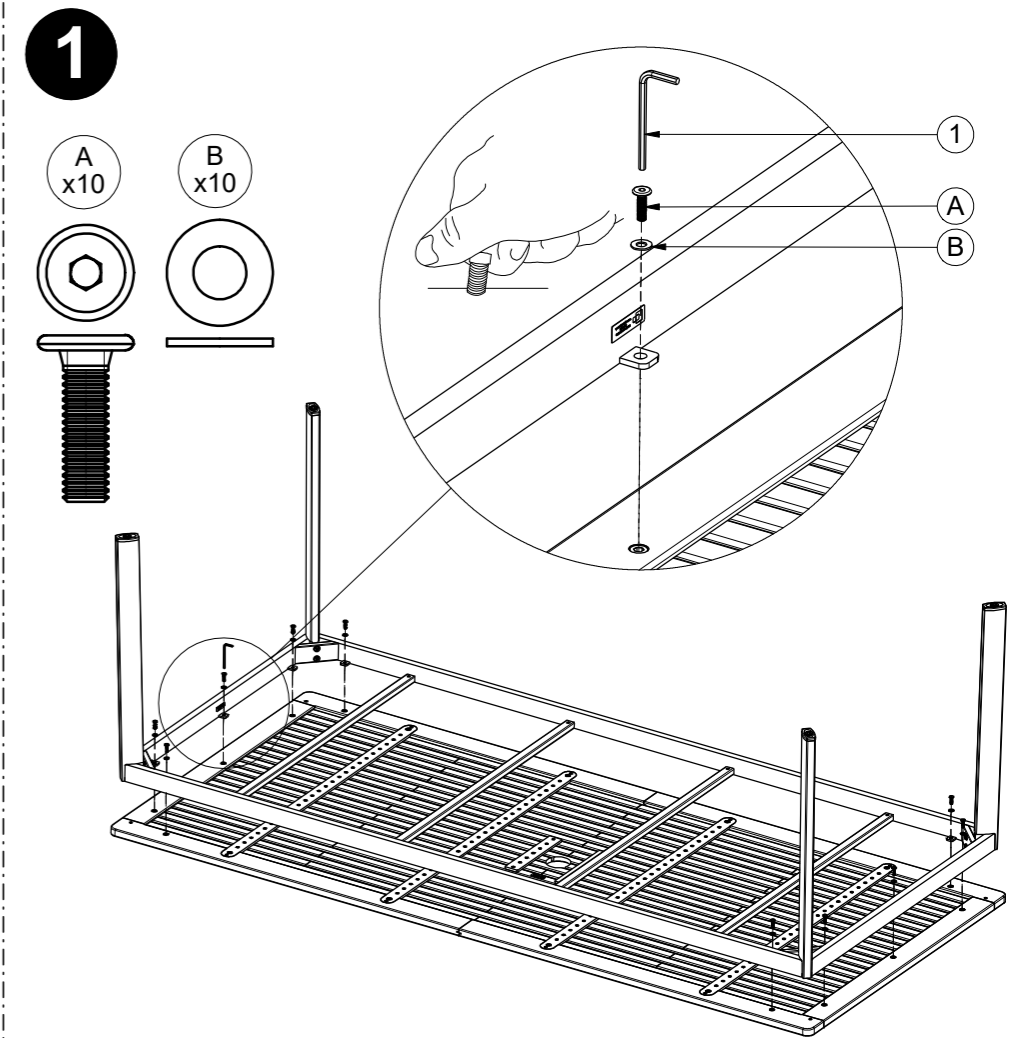

METZ

DINING TABLE 220 X 98

TEAK TOP

ASSEMBLY GUIDE

GLOSTER

DISTRIBUTED IN THE USA BY:

Gloster Furniture
1075 Fulp Industrial Road
PO Box 738
South Boston
VA 24592
USA

DISTRIBUTED IN EUROPE AND ROW BY:

Gloster Furniture GmbH
Zeppelinstrasse 22
21337 Luneburg
Germany
Tel. +49 (0)4131 287530

GENERAL SAFETY GUIDELINES

IMPORTANT, RETAIN FOR FUTURE REFERENCE: READ CAREFULLY

Keep this guide for future reference, do not throw away.
This product is suitable for use in both residential and contract environments.

Warranty
www.gloster.com